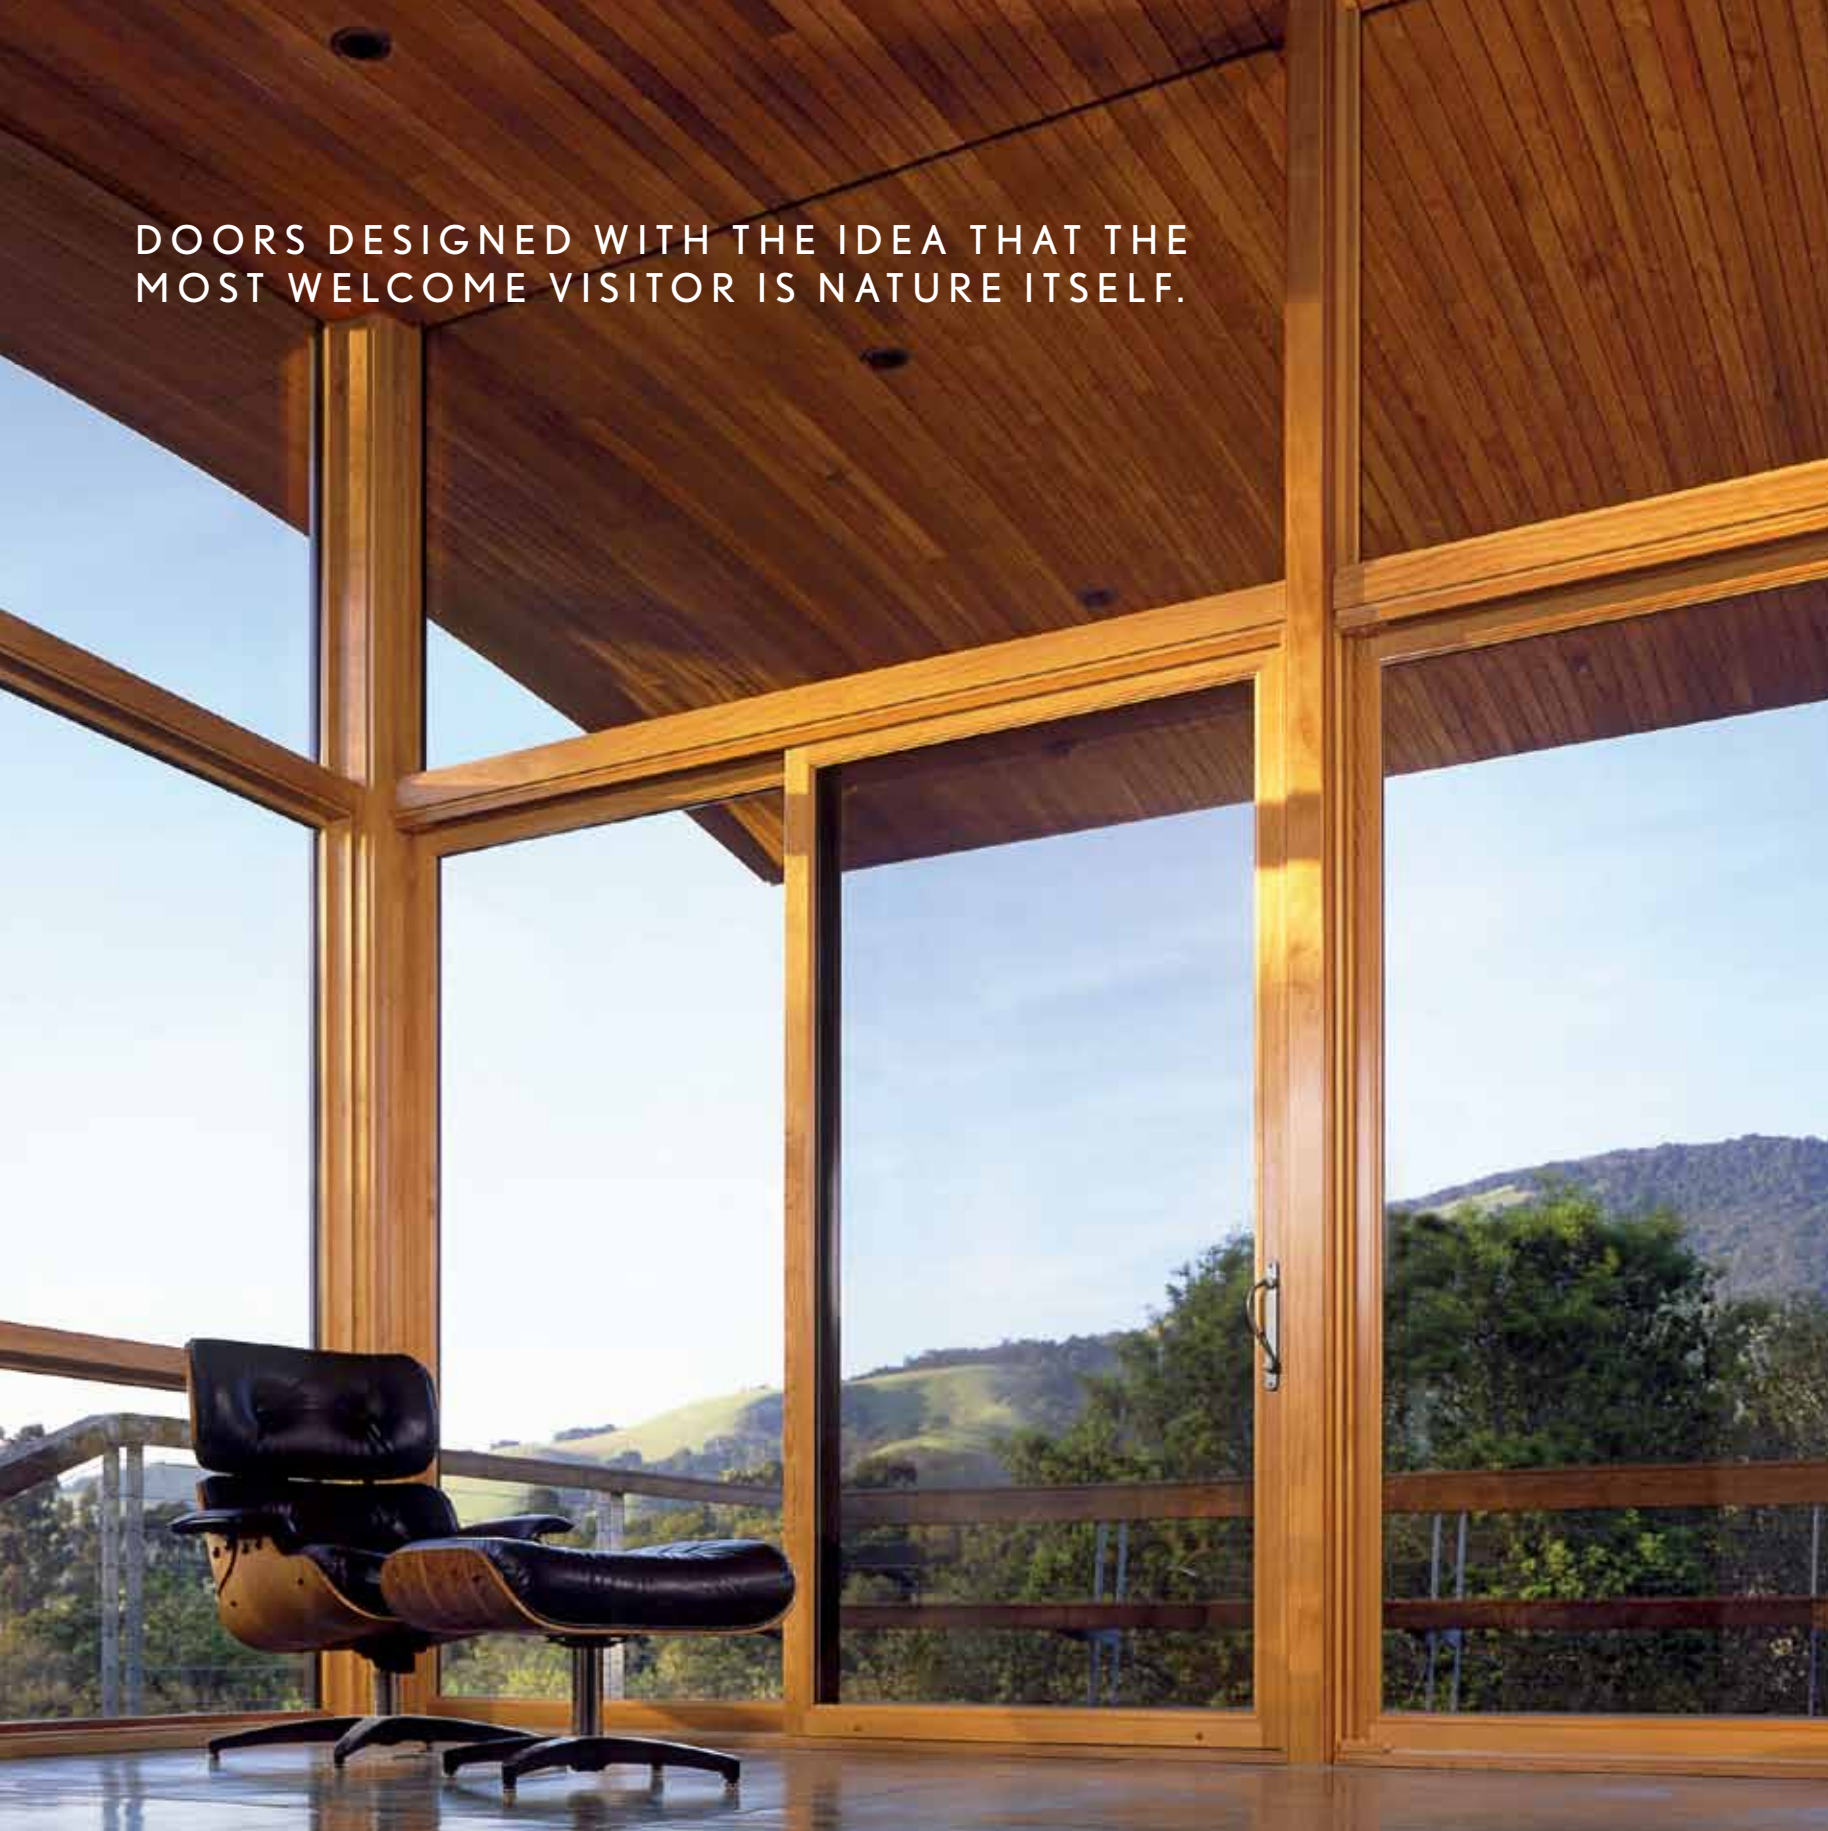

MARVIN® CONTEMPORARY

MARVIN 
Windows and Doors
Built around you.®

SOMETIMES THE BEST THING
A WINDOW CAN DO IS GET OUT OF THE WAY
AND LET THE VIEW BE THE STAR.

MARVIN® CONTEMPORARY WINDOWS

Contemporary design is about maximum light and minimum clutter. It's about connecting the great outdoors with the great indoors with big expanses of glass, natural wood, and clean, bold lines. Marvin's contemporary wood windows are the perfect way to transform your vision into a beautiful reality.

LEFT // ARCHITECT: VUJOVICH DESIGN BUILD PHOTO: SUSAN GILMORE
ABOVE // ARCHITECT: COOPER CARRY PHOTO: JONATHAN HILLYER

DOORS DESIGNED WITH THE IDEA THAT THE MOST WELCOME VISITOR IS NATURE ITSELF.

LEFT // MARVIN ARCHITECT CHALLENGE WINNER & PHOTO: KENT CHILCOTT

ABOVE // MARVIN ARCHITECT CHALLENGE WINNER: JON HENSLEY, SUNNY CARROLL PHOTO: STEVE MAXWELL

MARVIN CONTEMPORARY DOORS

Marvin® contemporary doors are more than a point of entry, they open up your entire home - even when they're closed. Rich, natural wood frames the scenic view outdoors, welcoming in as much sunlight as the day will bring. While on the outside, clean, modern lines and minimal hardware complement and showcase the architectural details of your home.

VENTING PICTURE WINDOW

The Venting Picture window optimizes your view and opens straight out, gently letting air current in on all sides. With limited sash travel that gives an open window the appearance of being closed, it also enhances security.